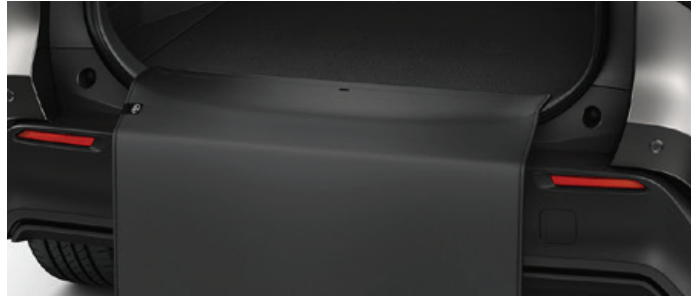

REAR BUMPER APRON

The rear bumper protection apron is fixed to the trunk deck by Velcro. It protects the rear bumper when unfolded.

18" BLACK ALLOYS

€2,212.00