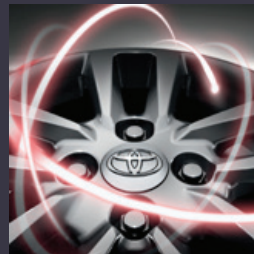

**ALLOY
PROTECTION**
€60.00